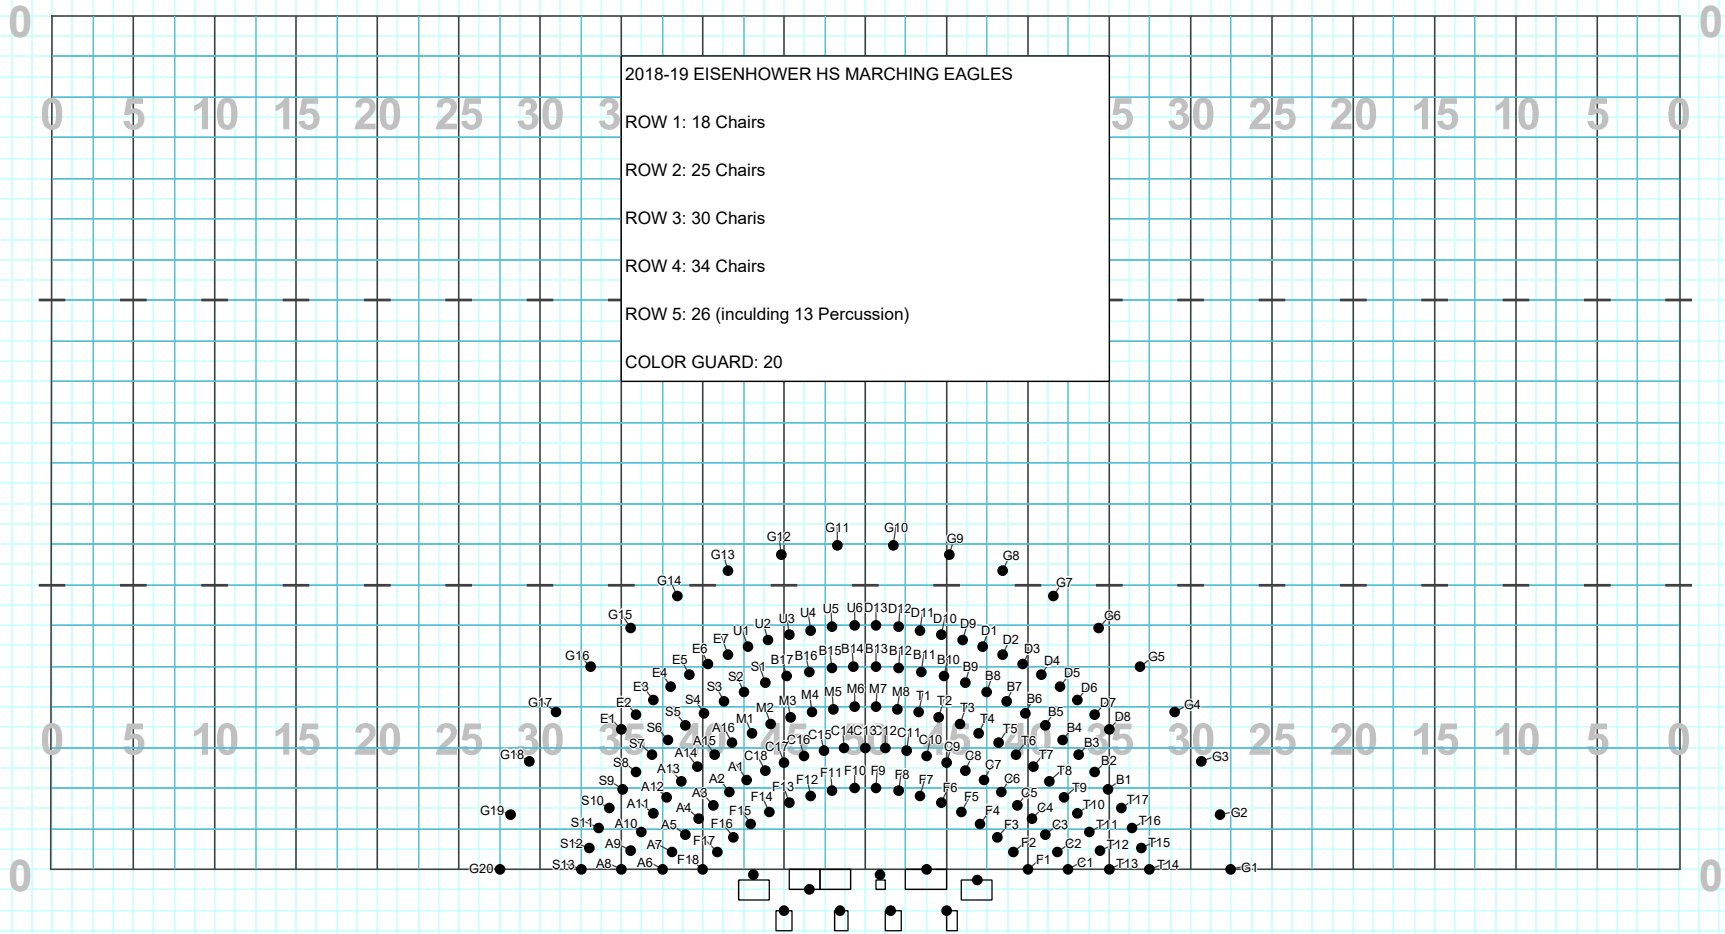

2018 IKE - CONCERT ARC & BASICS BLOCK

Licensed to: Anchor Bay H.S. Band
Created on Pyware 3D.

Set #2 Counts: 16 2018 MARCHING EAGLES CONCERT ARC

2018 IKE - CONCERT ARC & BASICS BLOCK

Licensed to: Anchor Bay H.S. Band
Created on Pyware 3D.

Director Viewpoint

Set #3 Counts: 16 2018 MARCHING EAGLES ATTENDANCE & BASICS BLOCK