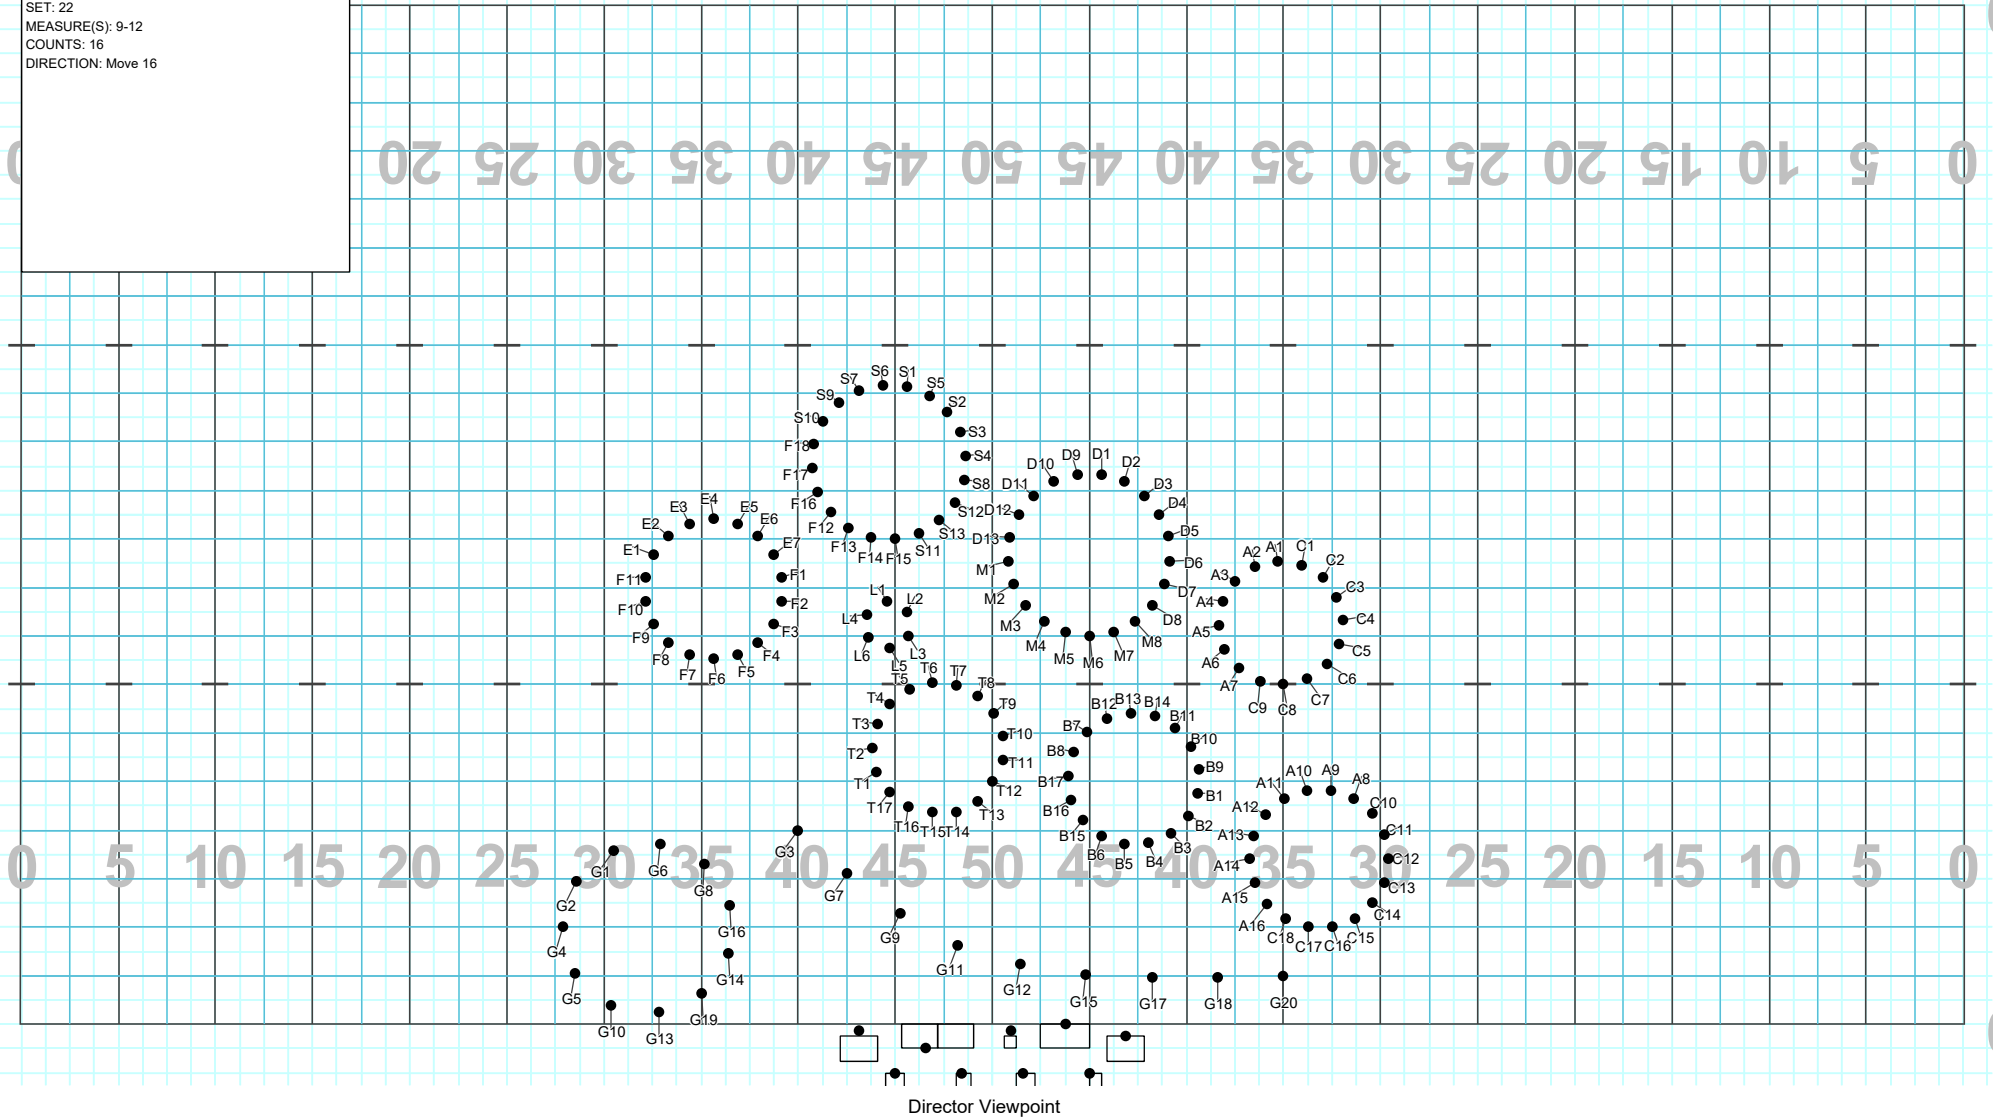

2018 IKE - 02 Venus & September

Licensed to: Anchor Bay H.S. Band
Created on Pyware 3D.

SET: 22
MEASURE(S): 9-12
COUNTS: 16
DIRECTION: Move 16

Set #22 Counts: 16 Measures: 9-12