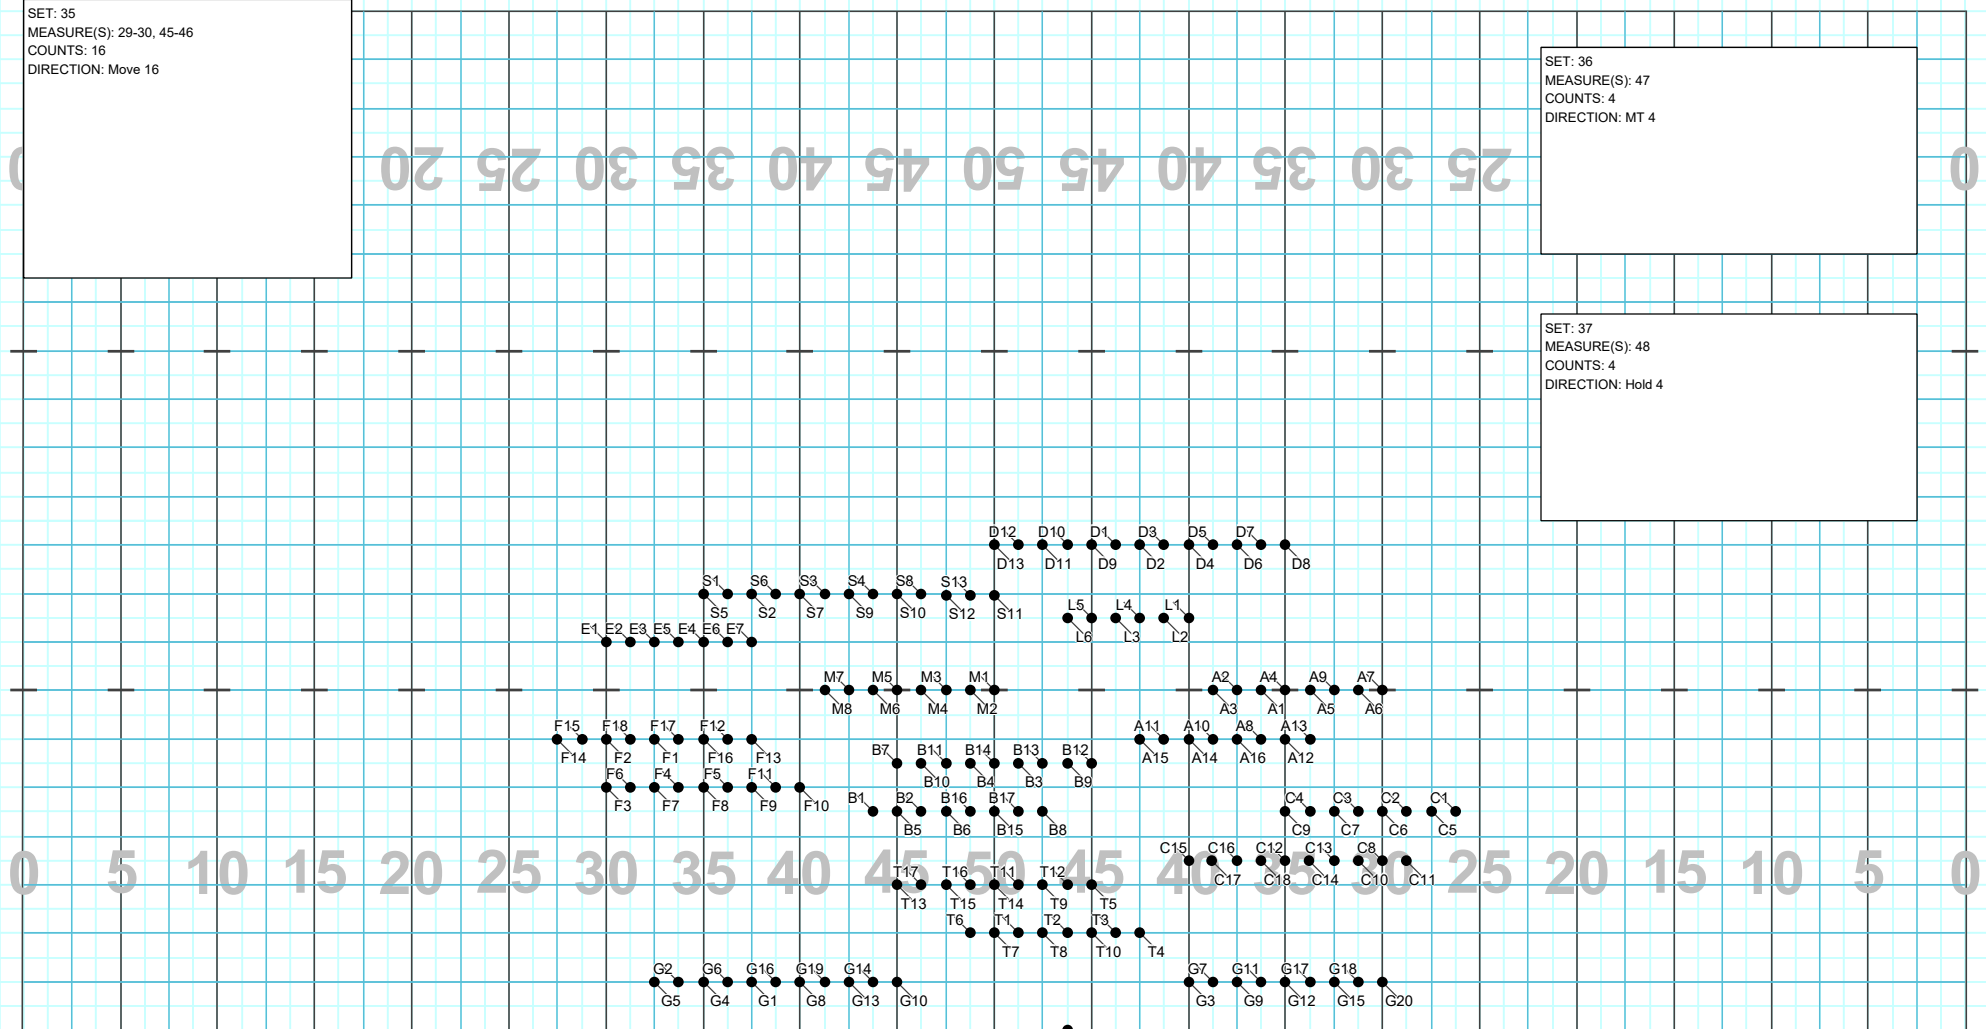

2018 IKE - 02 Venus & September

SET: 35
MEASURE(S): 29-30, 45-46
COUNTS: 16
DIRECTION: Move 16

SET: 36
MEASURE(S): 47
COUNTS: 4
DIRECTION: MT 4

SET: 37
MEASURE(S): 48
COUNTS: 4
DIRECTION: Hold 4

Set #35 Counts: 16 Measures: 29-30, 45-46