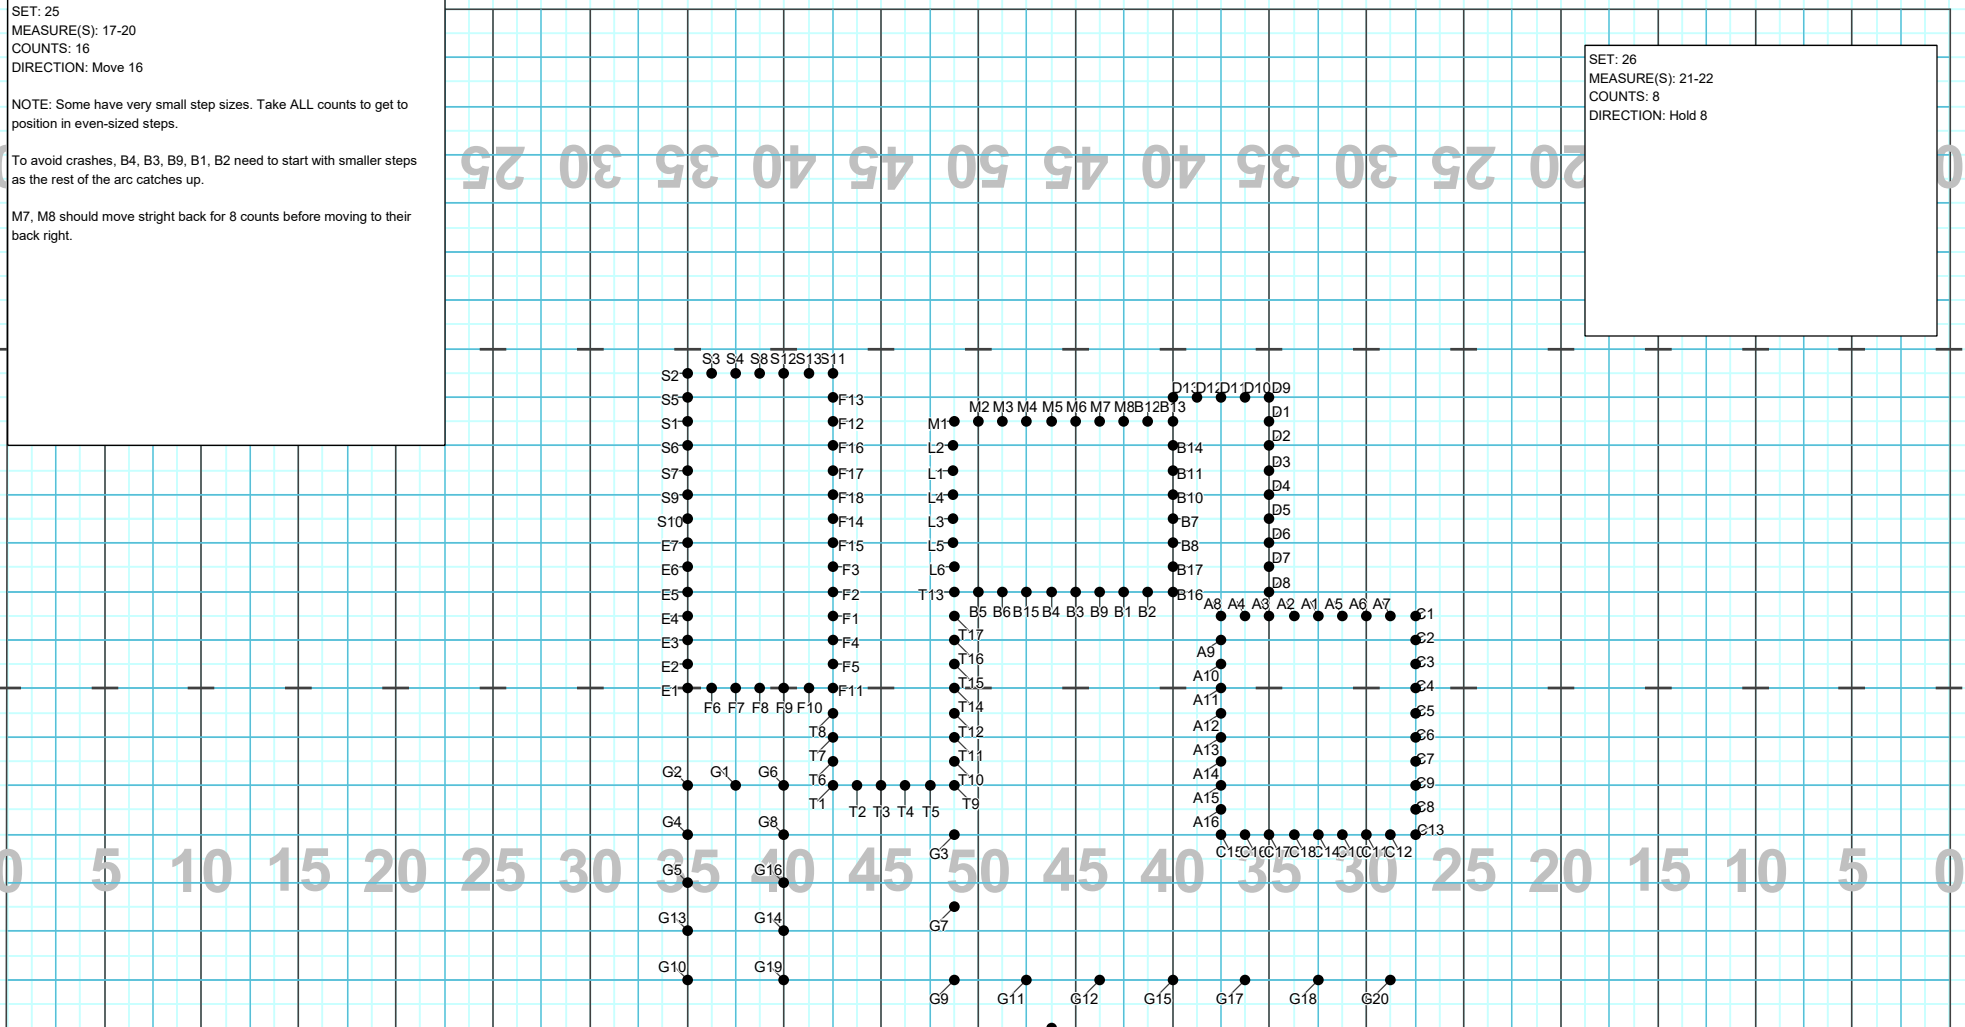

2018 IKE - 02 Venus & September

SET: 25
MEASURE(S): 17-20
COUNTS: 16
DIRECTION: Move 16

NOTE: Some have very small step sizes. Take ALL counts to get to position in even-sized steps.

To avoid crashes, B4, B3, B9, B1, B2 need to start with smaller steps as the rest of the arc catches up.

M7, M8 should move stright back for 8 counts before moving to their back right.

SET: 26
MEASURE(S): 21-22
COUNTS: 8
DIRECTION: Hold 8

0 5 10 15 20 25 30 35 40 45 50 45 40 35 30 25 20 15 10 5 0

Set #25 Counts: 16 Measures: 17-20