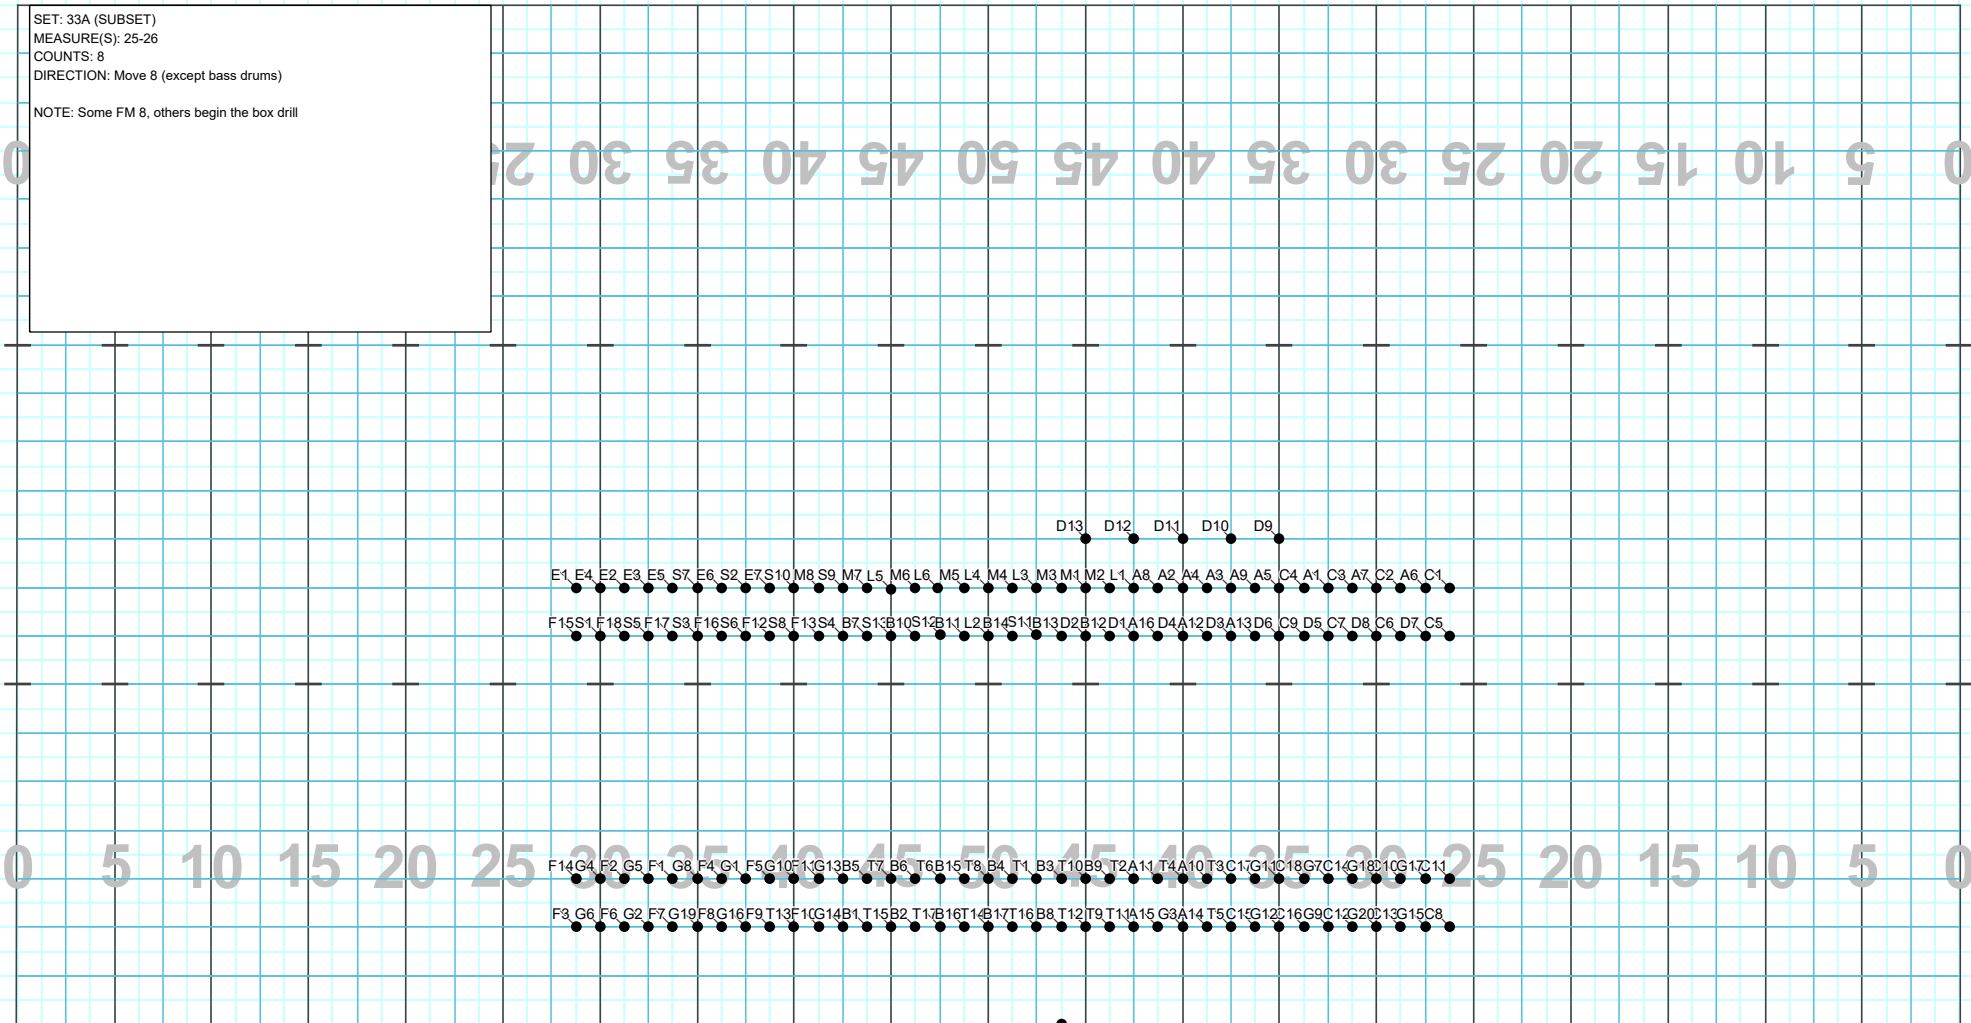

2018 IKE - 02 Venus & September

SET: 33A (SUBSET)
MEASURE(S): 25-26
COUNTS: 8
DIRECTION: Move 8 (except bass drums)

NOTE: Some FM 8, others begin the box drill

D13 D12 D11 D10 D9
E1 E4 E2 E3 E5 S7 E6 S2 E7 S10 M8 S9 M7 L5 M6 L6 M5 L4 M4 L3 M3 M1 M2 L1 A8 A2 A4 A3 A9 A5 C4 A1 C3 A7 C2 A6 C1
F15 S1 F18 S5 F17 S3 F16 S6 F12 S8 F13 S4 B7 S1 B10 S12 B11 L2 B14 S11 B13 D2 B12 D1 A16 D4 A12 D3 A13 D6 C9 D5 C7 D8 C6 D7 C5

F14 G4 F2 G5 F1 G8 F4 G1 F5 G10 F13 G13 B5 T7 B6 T6 B15 T8 B4 T1 B3 T10 B9 T2 A11 T4 A10 T3 C1 G11 C18 G7 C14 G18 C10 G17 C11
F8 G6 F6 G2 F7 G19 F8 G16 F9 T13 F1 G14 B1 T15 B2 T17 B16 T14 B17 T16 B8 T12 T9 T11 A15 G3 A14 T5 C1 G12 C16 G9 C12 G20 C13 G15 C8