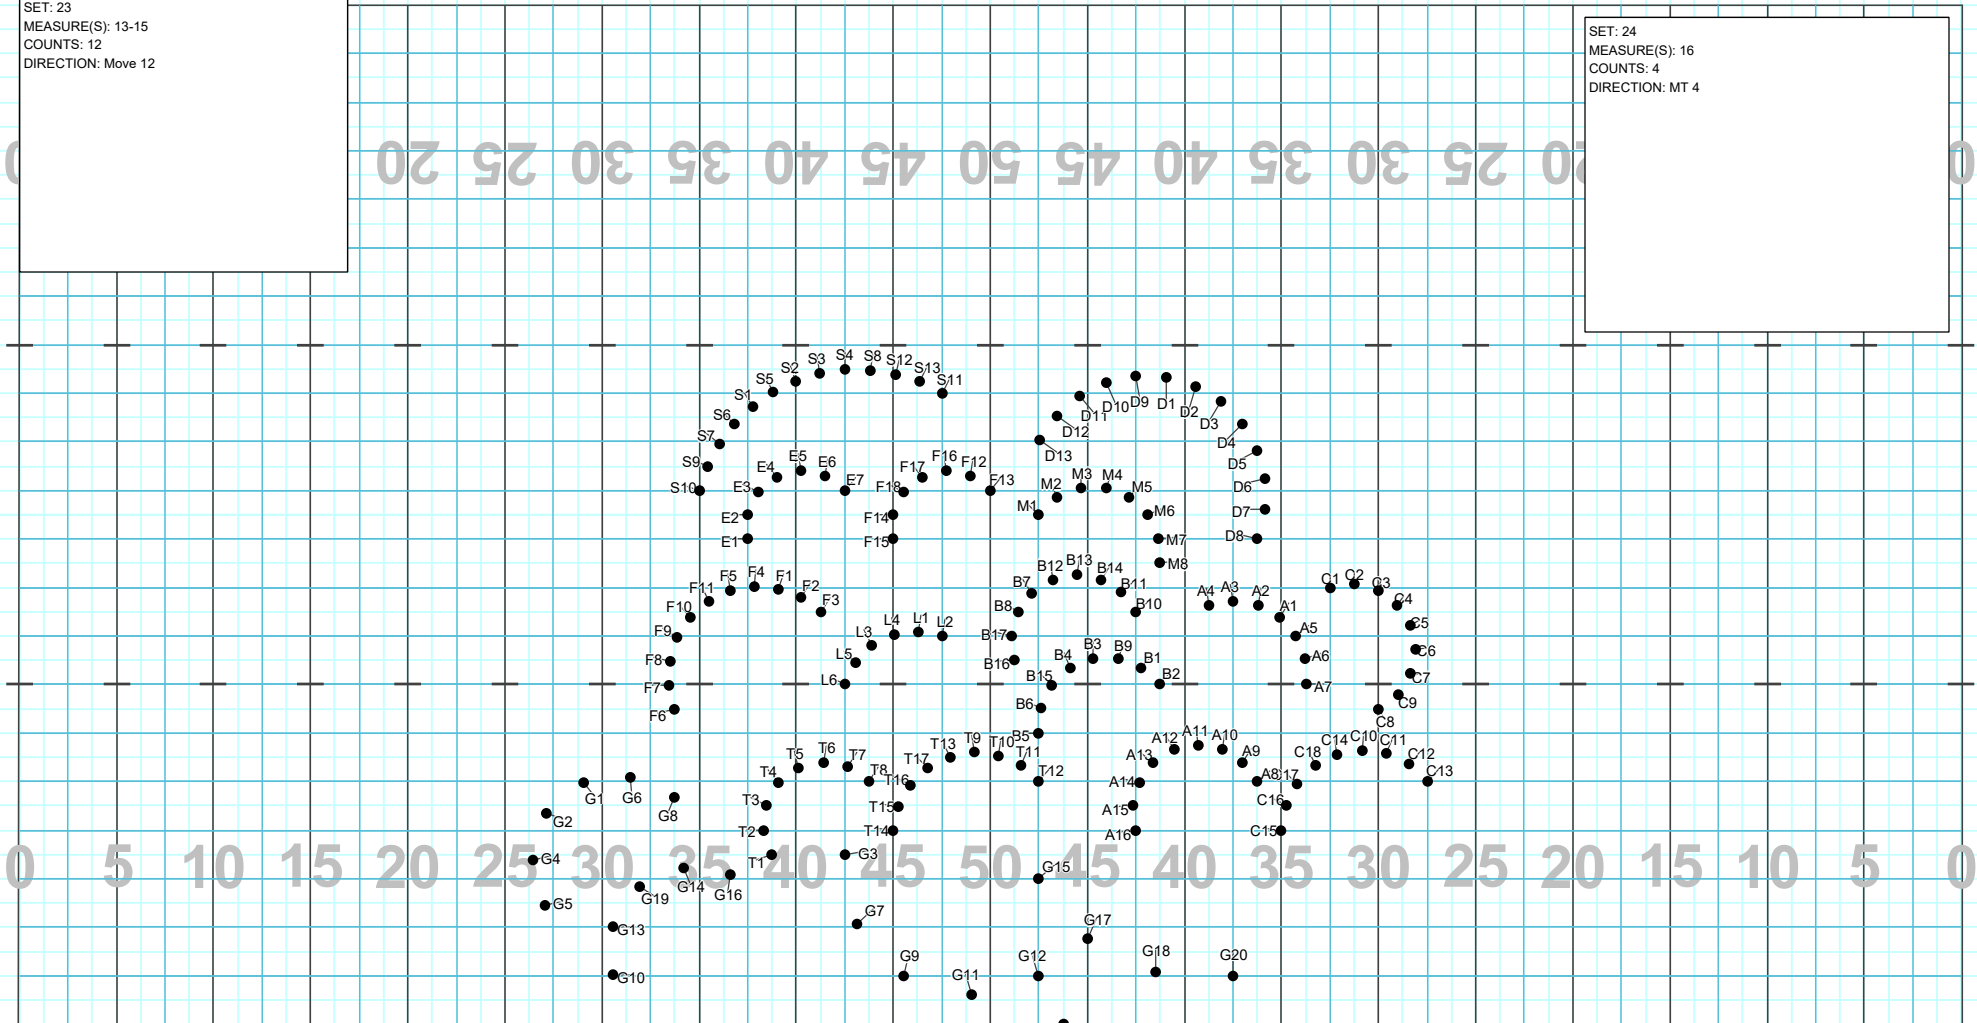

2018 IKE - 02 Venus & September

SET: 23
MEASURE(S): 13-15
COUNTS: 12
DIRECTION: Move 12

SET: 24
MEASURE(S): 16
COUNTS: 4
DIRECTION: MT 4

0 5 10 15 20 25 30 35 40 45 50 55 60 65 70 75 80 85 90 95 100

0 5 10 15 20 25 30 35 40 45 50 55 60 65 70 75 80 85 90 95 100

Set #23 Counts: 12 Measures: 13-15