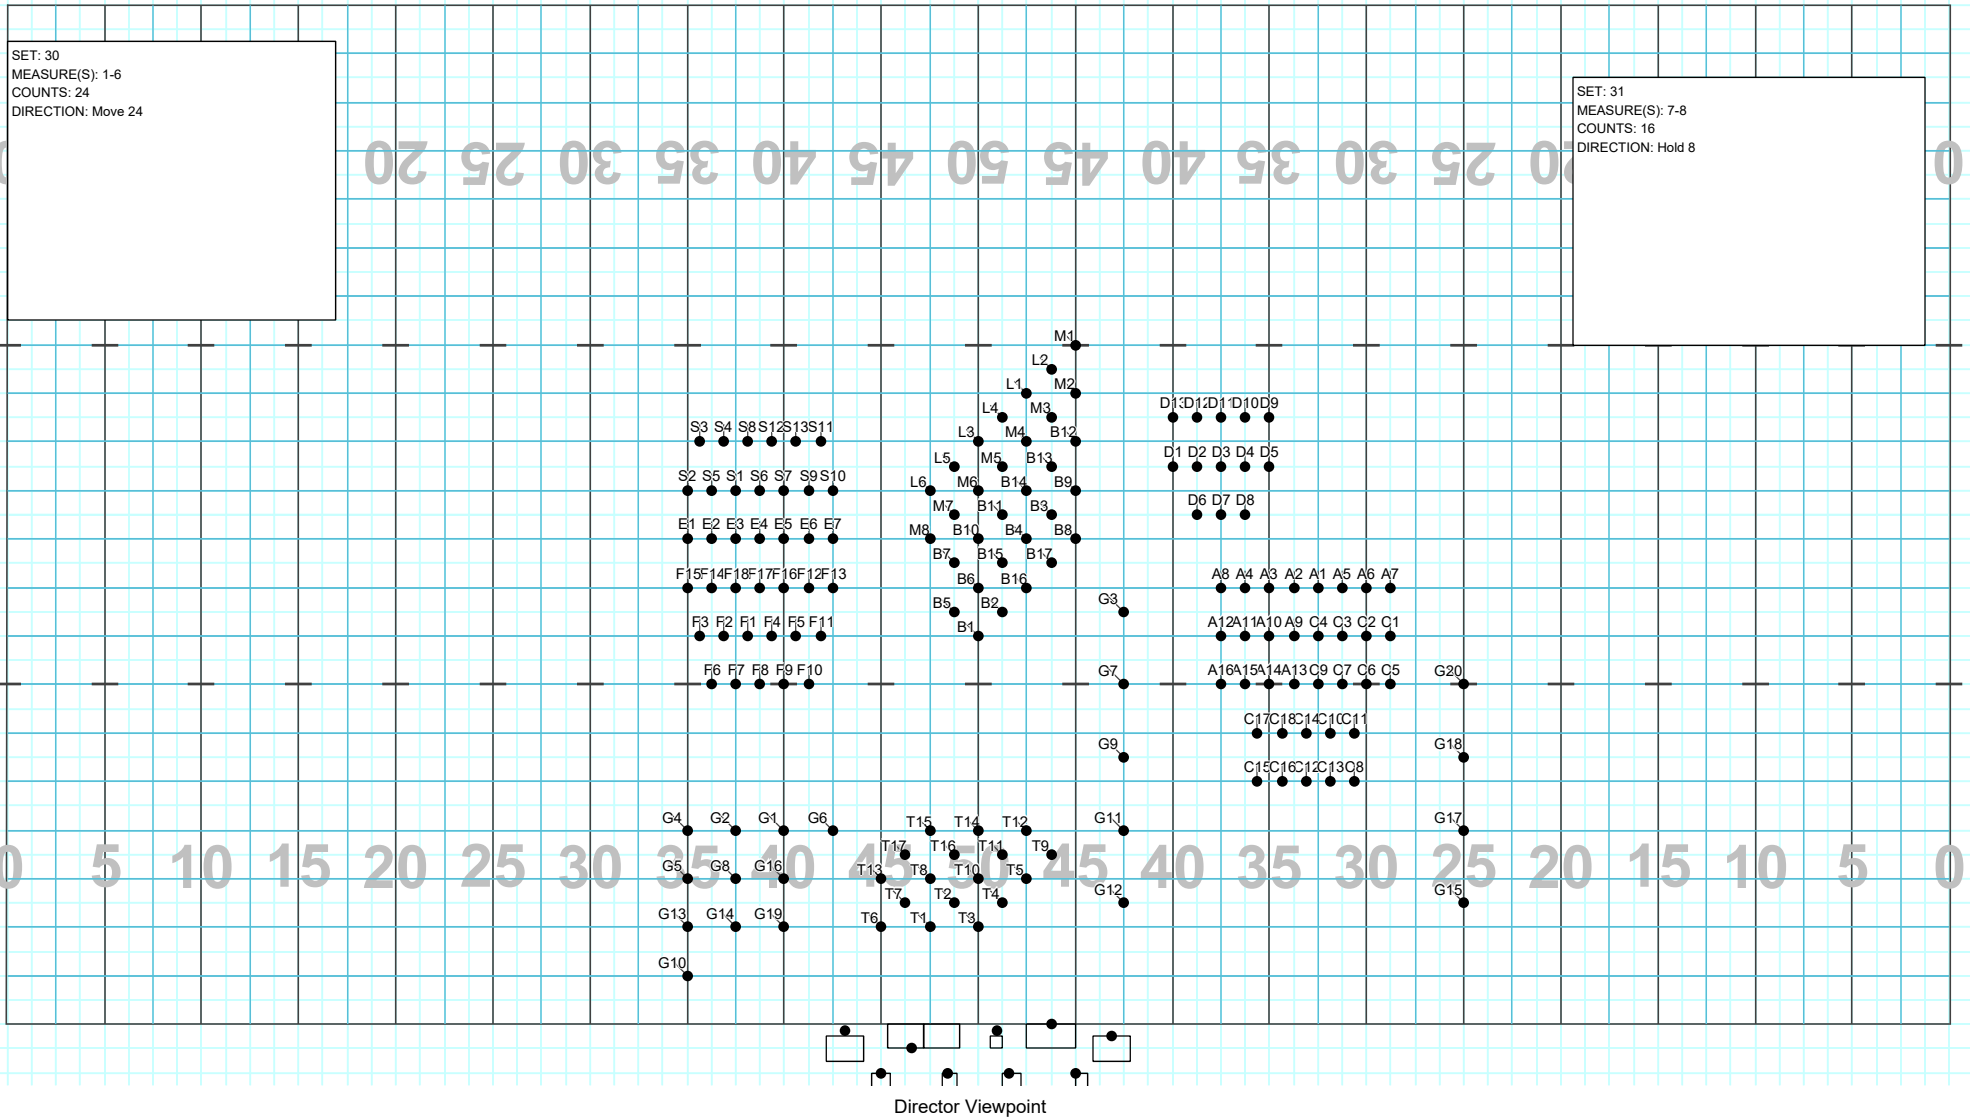

2018 IKE - 02 Venus & September

Licensed to: Anchor Bay H.S. Band
Created on Pyware 3D.

SET: 30
MEASURE(S): 1-6
COUNTS: 24
DIRECTION: Move 24

SET: 31
MEASURE(S): 7-8
COUNTS: 16
DIRECTION: Hold 8

Set #30 Counts: 24 Measures: 1-4