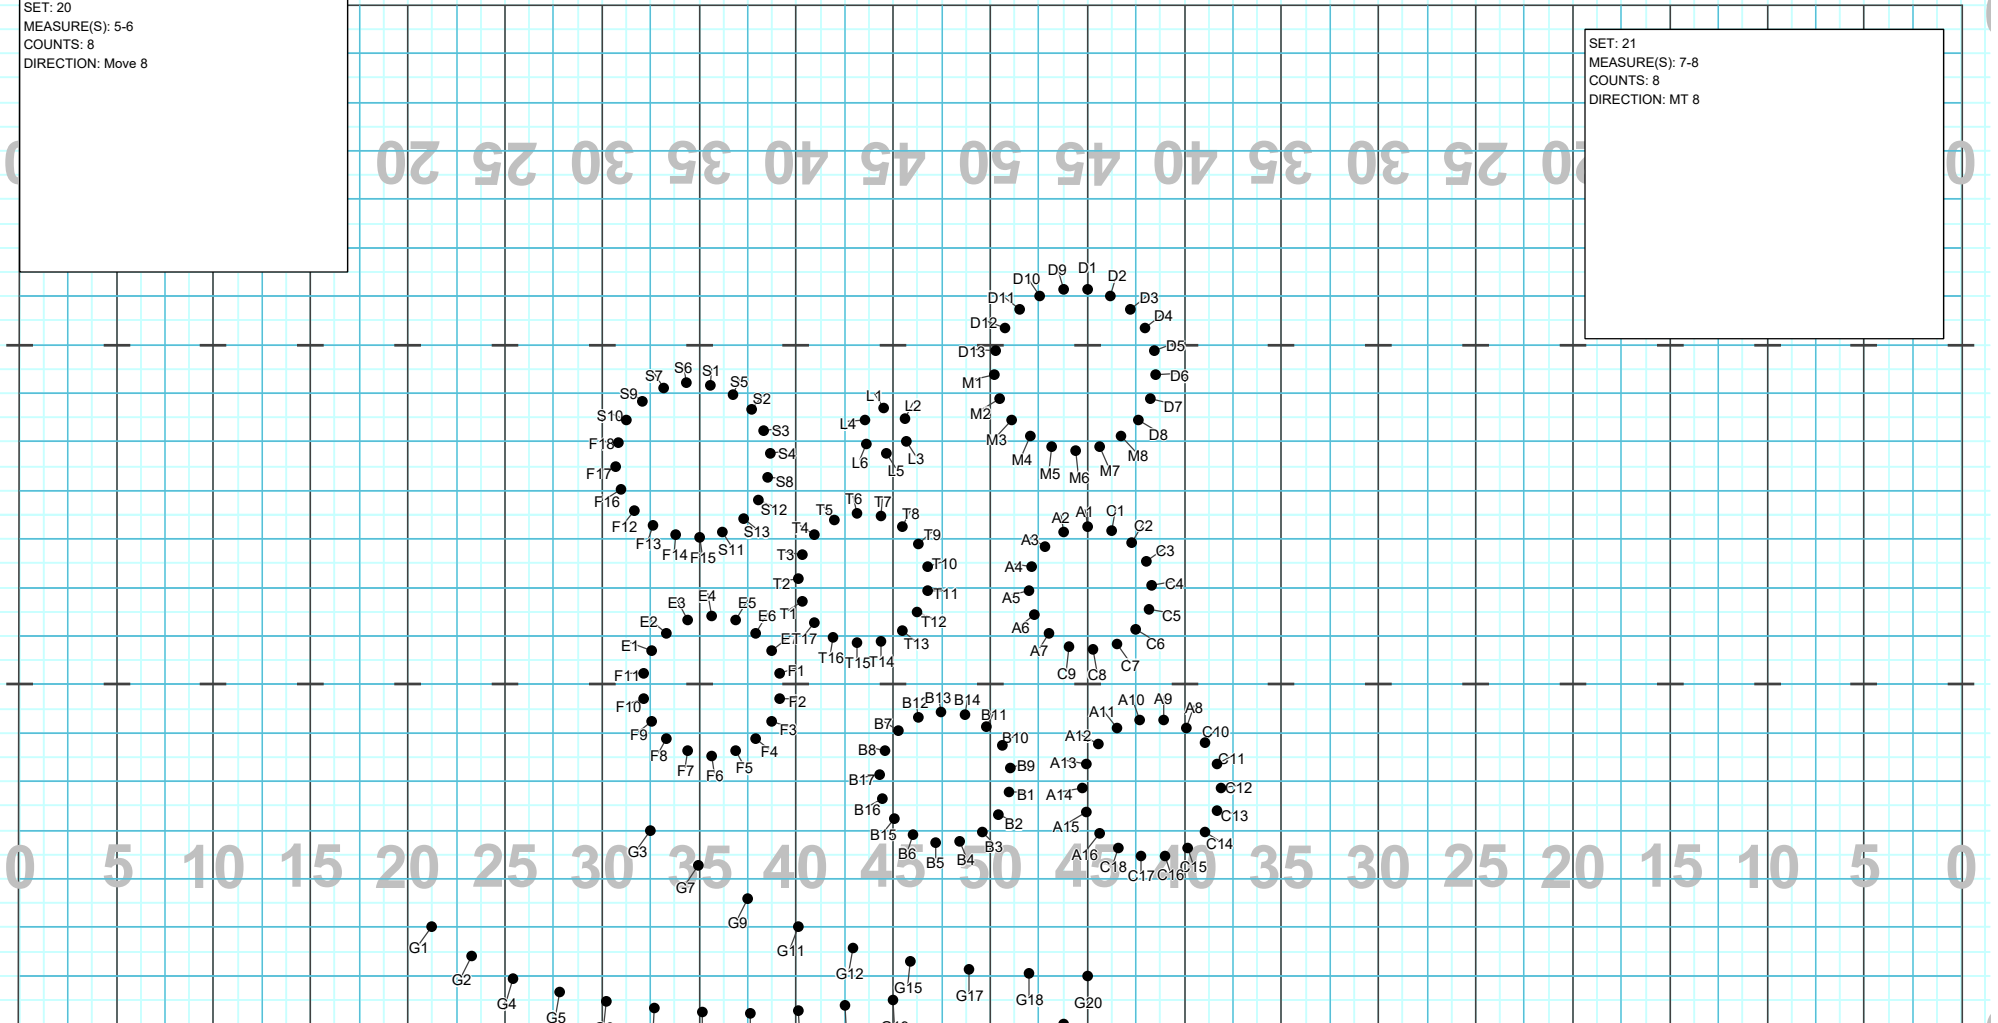

2018 IKE - 02 Venus & September

SET: 19
MEASURE(S): OPENING SET - VENUS
NOTE: New position for Color Guard (after change)

0 5 10 15 20 25 30 35 40 45 50 45 40 35 30 25 20 15 10 5 0

0 5 10 15 20 25 30 35 40 45 50 45 40 35 30 25 20 15 10 5 0

Set #19 Counts: 0 Measures: OPENING SET

2018 IKE - 02 Venus & September

SET: 20
MEASURE(S): 5-6
COUNTS: 8
DIRECTION: Move 8

SET: 21
MEASURE(S): 7-8
COUNTS: 8
DIRECTION: MT 8

Director Viewpoint

Set #20 Counts: 8 Measures: 5-6

2018 IKE - 02 Venus & September

SET: 33A (SUBSET)
MEASURE(S): 25-26
COUNTS: 8
DIRECTION: Move 8 (except bass drums)

NOTE: Some FM 8, others begin the box drill

D13 D12 D11 D10 D9
 E1 E4 E2 E3 E5 S7 E6 S2 E7 S10 M8 S9 M7 L5 M6 L6 M5 L4 M4 L3 M3 M1 M2 L1 A8 A2 A4 A3 A9 A5 C4 A1 C3 A7 C2 A6 C1
 F15 S1 F18 S5 F17 S3 F16 S6 F12 S8 F13 S4 B7 S1 B10 S12 B11 L2 B14 S11 B13 D2 B12 D1 A16 D4 A12 D3 A13 D6 C9 D5 C7 D8 C6 D7 C5