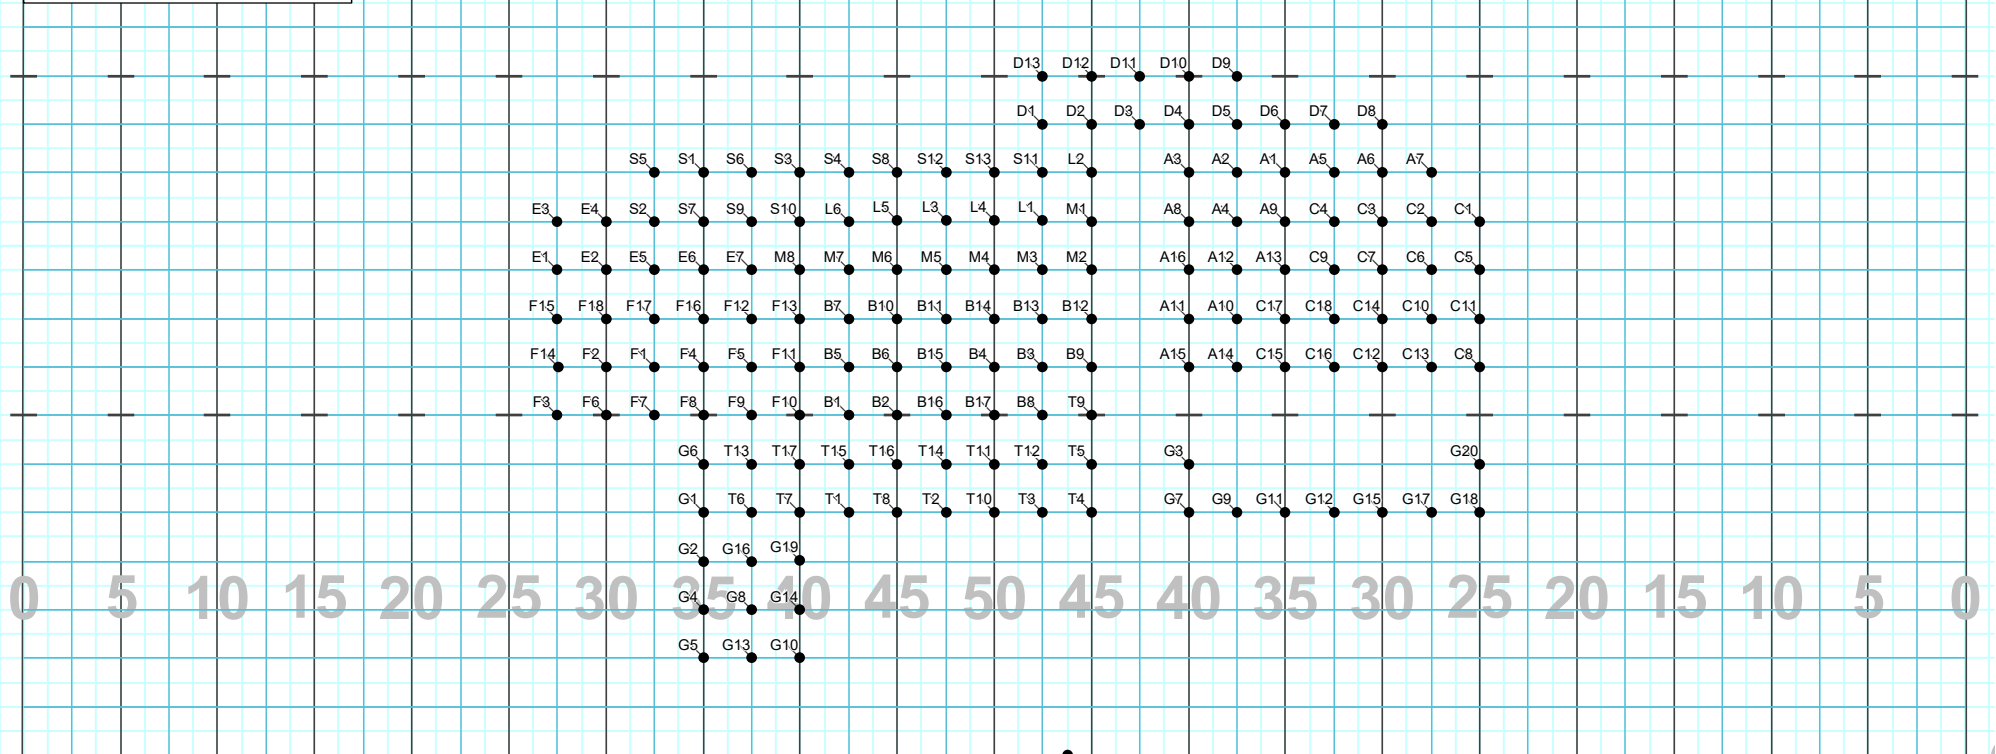

SET: 31
 MEASURE(S): 7-8
 COUNTS: 16
 DIRECTION: Hold 8

Set #30 Counts: 24 Measures: 1-4

2018 IKE - 02 Venus & September

SET: 32
MEASURE(S): 9-12
COUNTS: 16
DIRECTION: Move 16

NOTE: L2 needs to FM straight to the sideline for 12 counts, then to position (left) in last 4 counts.

0 5 10 15 20 25 30 35 40 45 50 45 40 35 30 25 20 15 10 5 0

0 5 10 15 20 25 30 35 40 45 50 45 40 35 30 25 20 15 10 5 0

Set #32 Counts: 16 Measures: 9-12

2018 IKE - 02 Venus & September

Licensed to: Anchor Bay H.S. Band
Created on Pyware 3D.