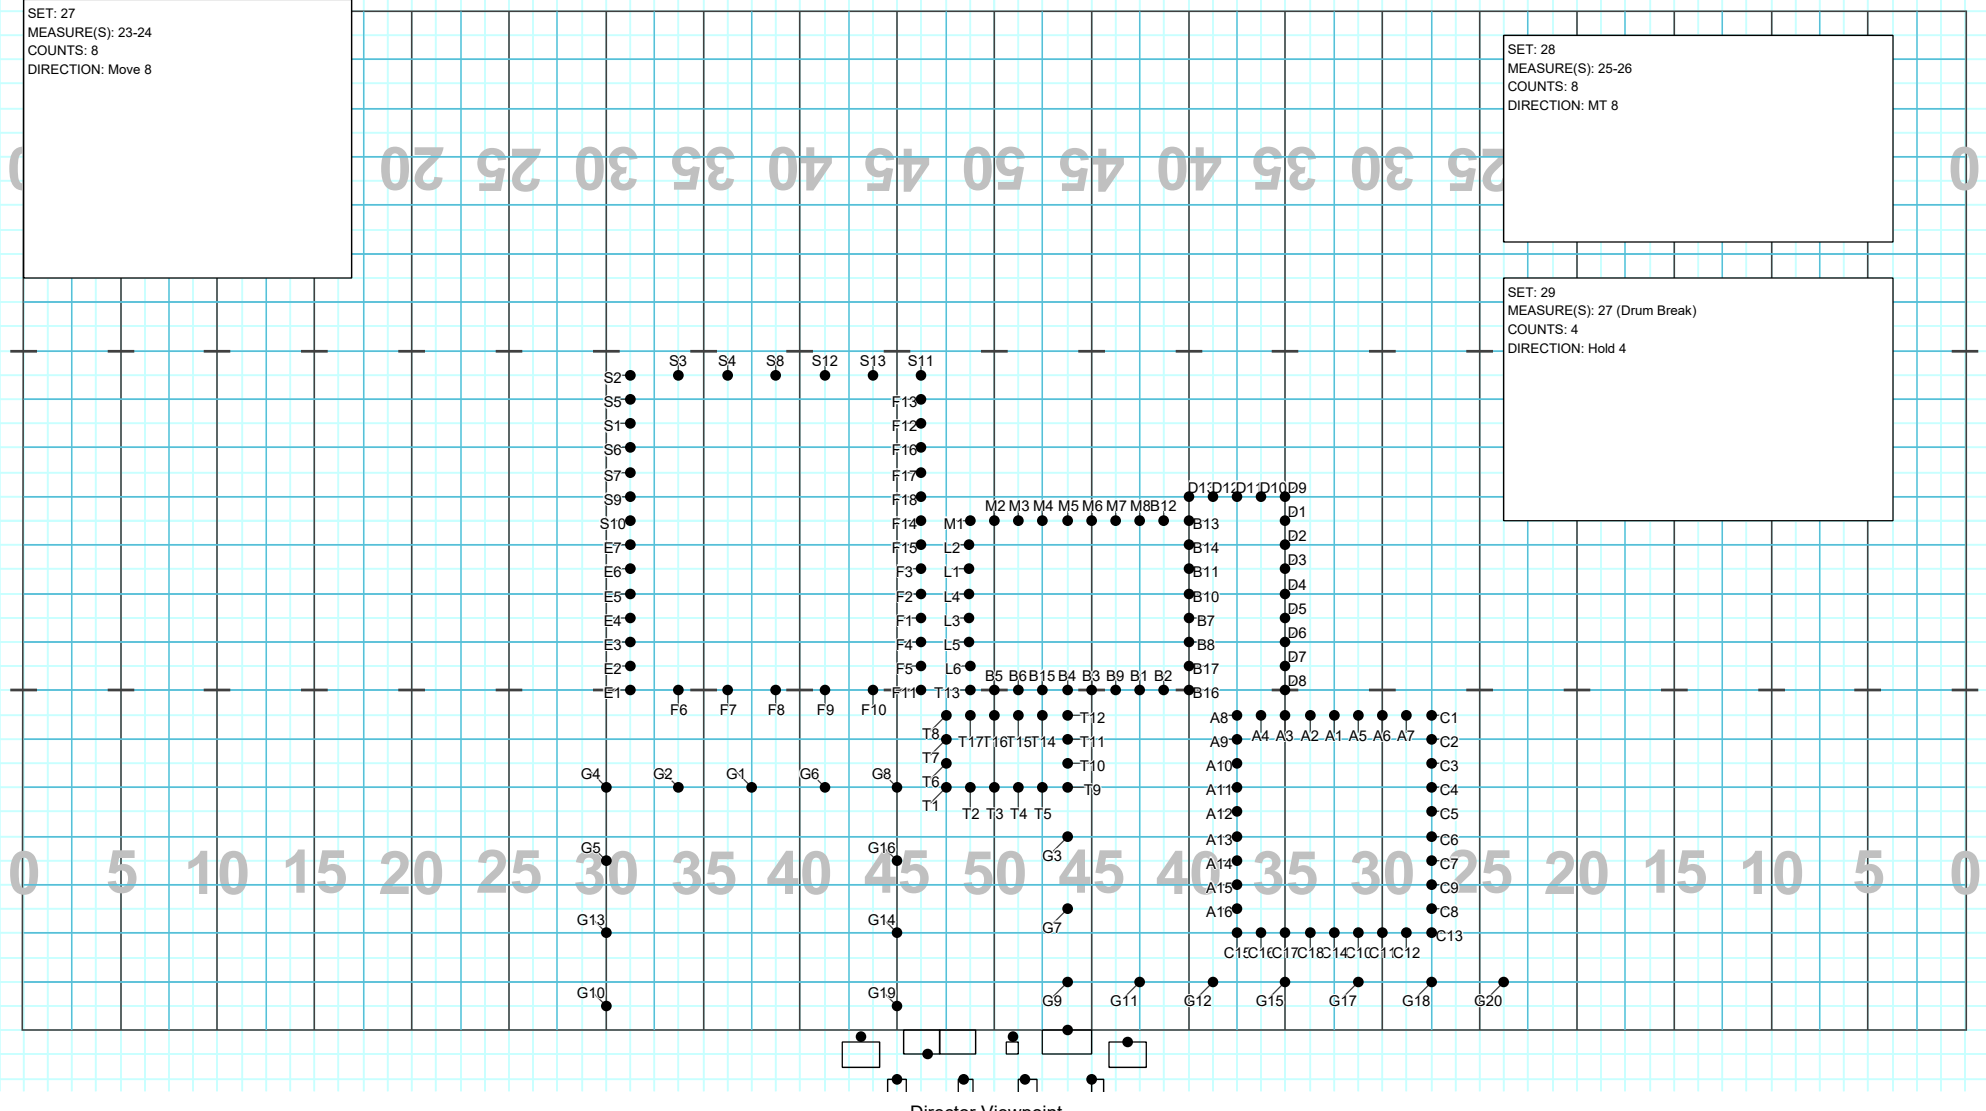

2018 IKE - 02 Venus & September

SET: 27
MEASURE(S): 23-24
COUNTS: 8
DIRECTION: Move 8

SET: 28
MEASURE(S): 25-26
COUNTS: 8
DIRECTION: MT 8

SET: 29
MEASURE(S): 27 (Drum Break)
COUNTS: 4
DIRECTION: Hold 4

Set #27 Counts: 8 Measures: 23-24